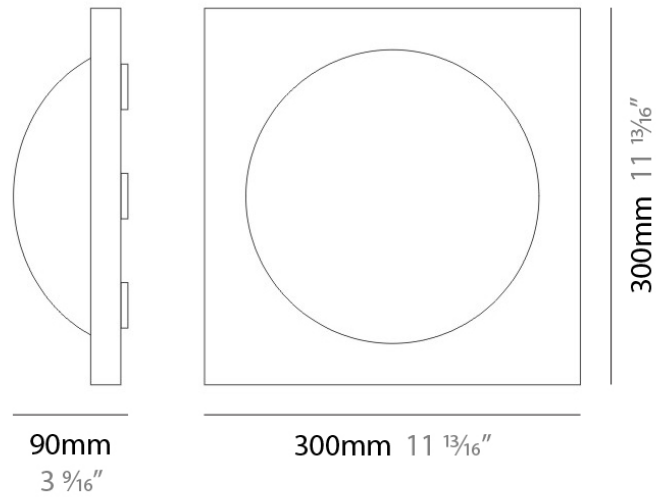

PROJECT	
TYPE	
NOTES	
QUANTITY	
DATE	

DOME SURFACE

D23033

GENERAL

Series: Dome
Division: Design
Mounting Type: Surface
Mounting Location: Wall
Subcategory: Ambient

PHYSICAL

Shape: Square
Length (mm): 300
Length (in): 11 ¹³/₁₆"
Height (mm): 300
Height (in): 11 ¹³/₁₆"
Extension (mm): 90
Extension (in): 3 ⁹/₁₆"
Light Distribution: Omnidirectional
Weight (kg): 1.8
Weight (lbs): 4
Diffuser: Satin White Glass
Fixture Finish: SST
Fixture Material: Glass / Aluminum

ELECTRICAL

Number of Lamps: 1
Lamp Type: LED Retrofit
Lamp Shape: A19
Bulb Included: Bulb Not Included
Total Output Wattage (W): 15
Max. Wattage Per Lamp (W): 15
Lamp Base: E26
Dimming: Non-Dimmable
Input Voltage (V): 120

LED

OPTICAL

RATINGS AND CERTIFICATIONS

Certified By: CSA Certified to UL and CSA Standards
IP rating: IP20